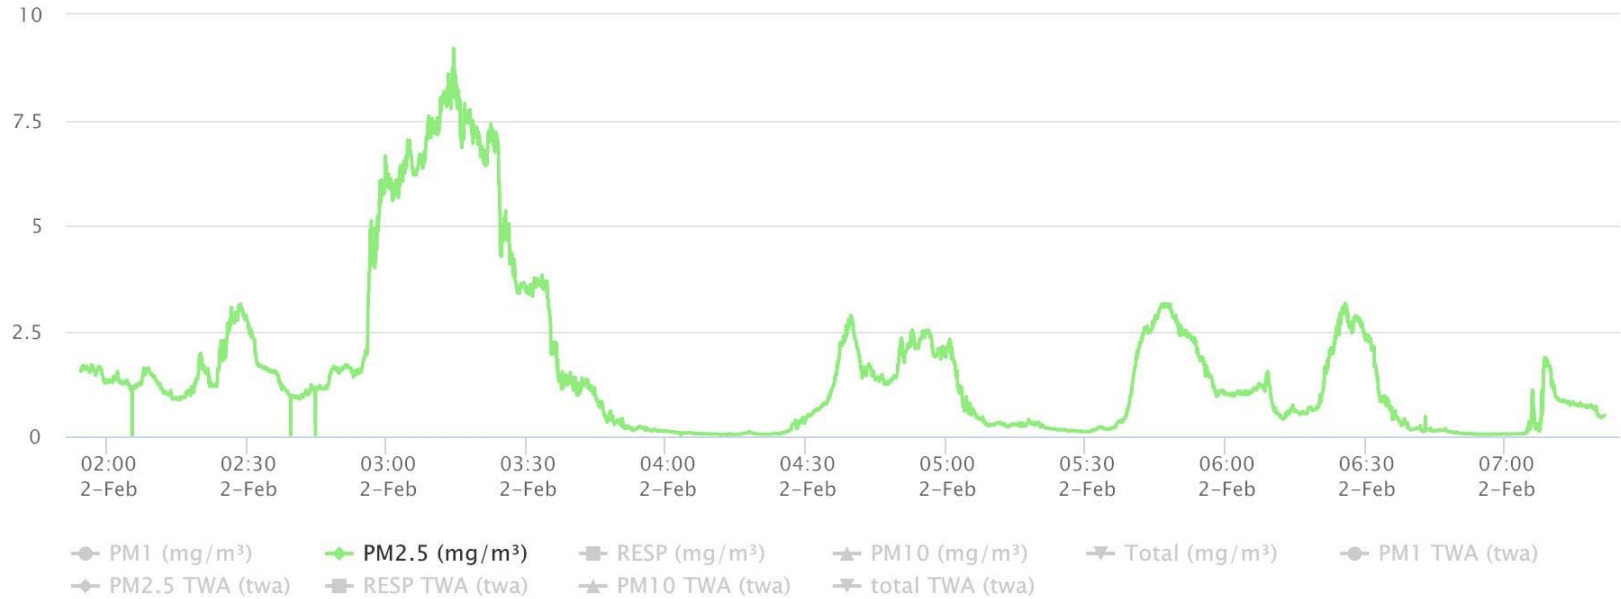

# Wake Forest University

Center for Energy,  
Environment & Sustainability

(.167) DustTrak – DustTrak Wake Forest Campus