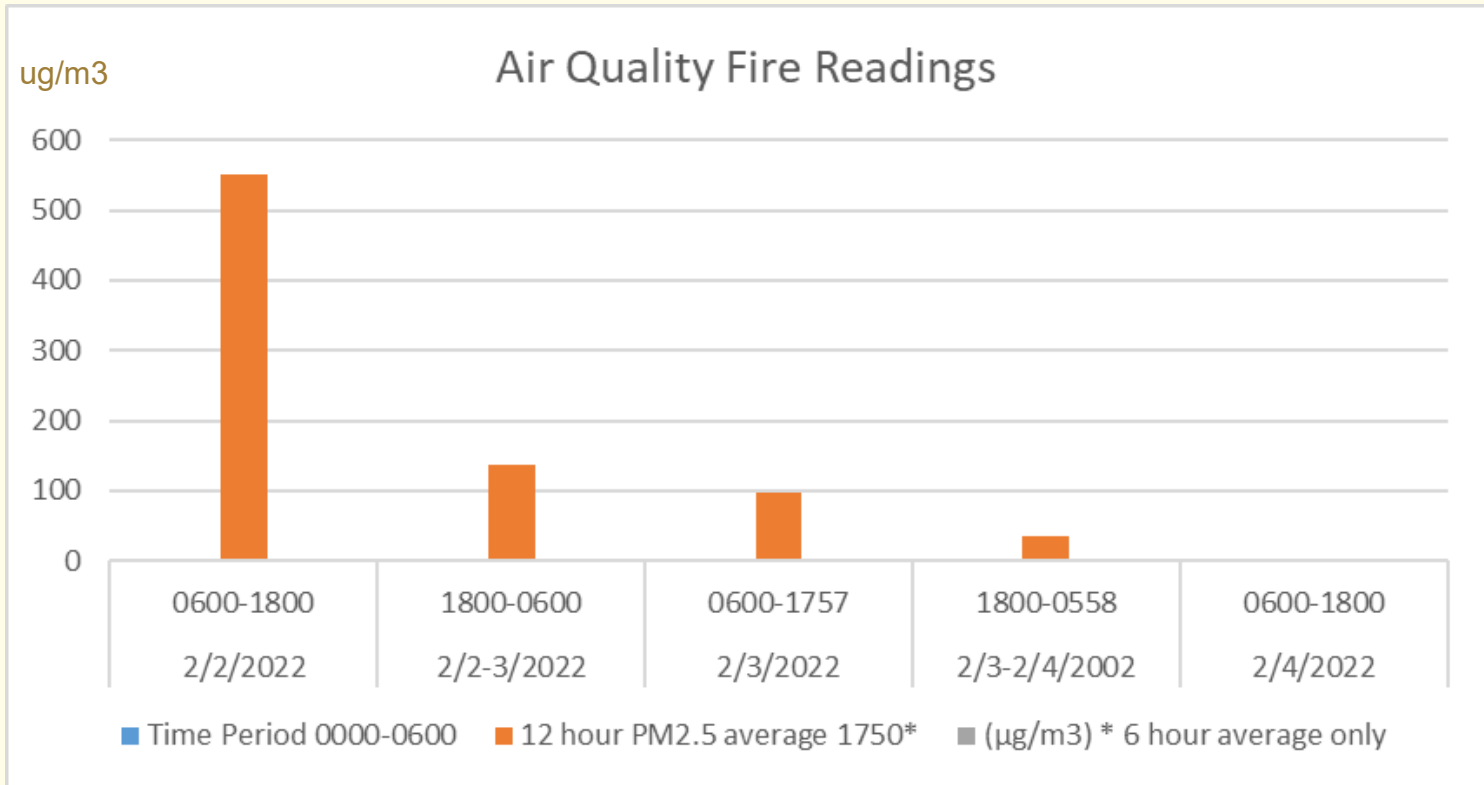

# Wake Forest University

Center for Energy,  
Environment & Sustainability

(.167) DustTrak – DustTrak Wake Forest Campus